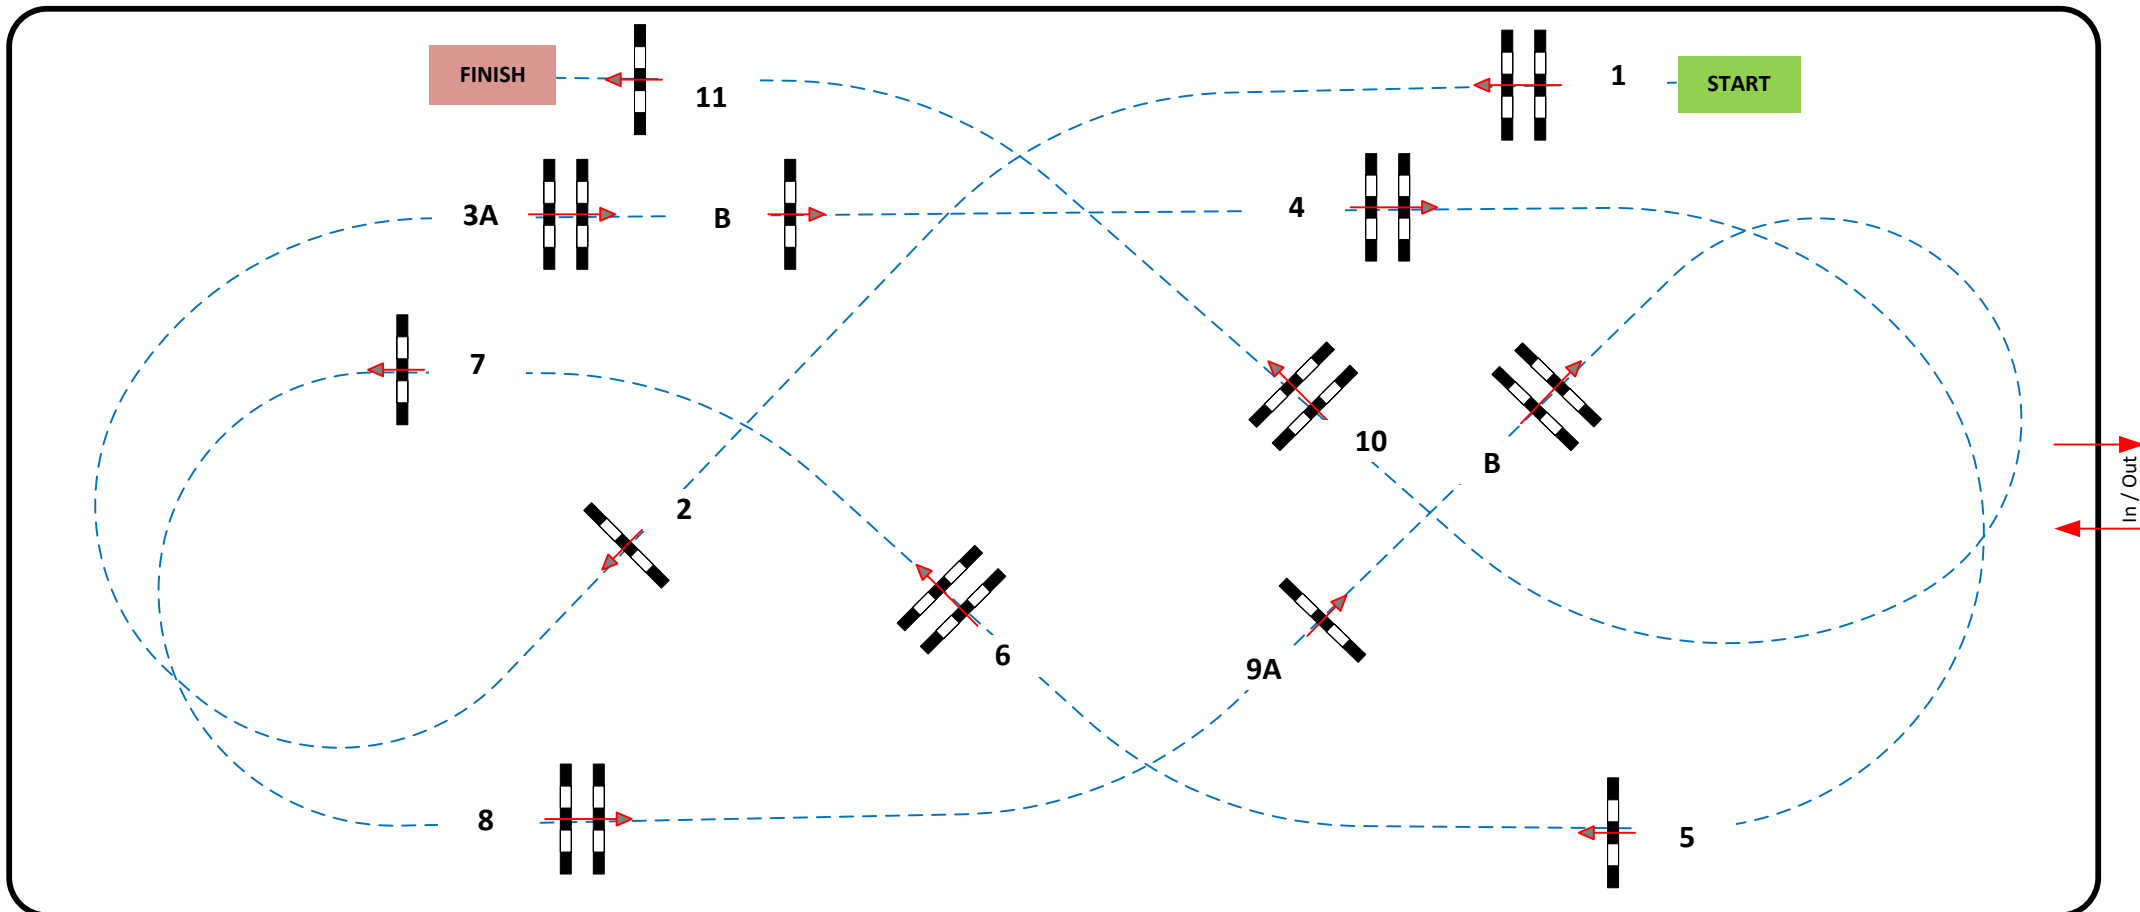

# CSI \*\*\* / \* / YH Zwolle

CSI\* Big Tour

Competition against the clock

vrijdag 19 oktober 2018

Table: A

Speed: 350 m/min

Obstacles: 11

Length: 390 m

Efforts: 13

FEI RG / Art. 238.2.1

Time allowed: 67 sec

Height: 1,35 m

Time limit: 134 sec

33x76

Course design: Henk Linders Assistant: Martin Jansman, Sjack Meulemans, Willem Schepers

JURY