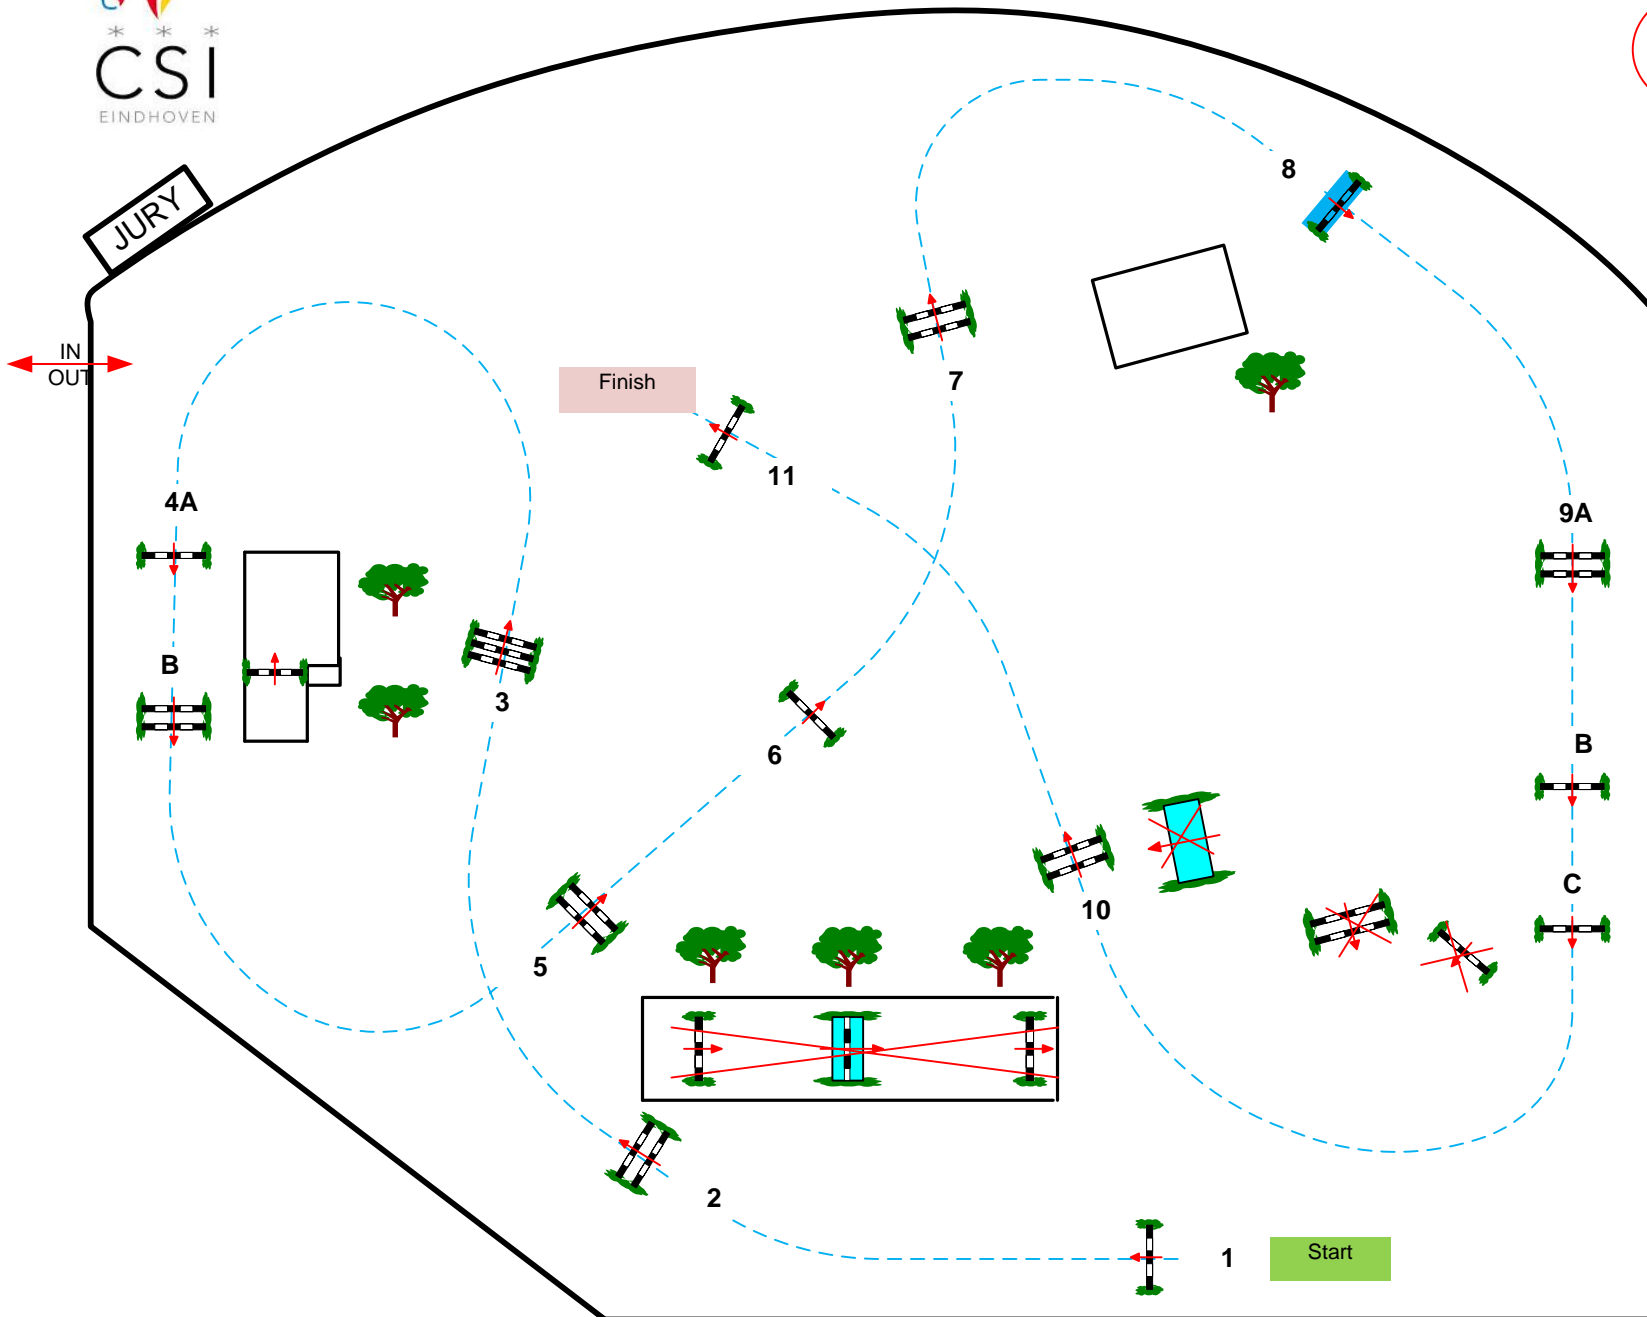

Class
14

CSI* small tour

Competition with jump-off

zondag 2 juni 2019

Table: A
FEI RG / Art. 238.2.2
Height: 1,25 m

Speed: 350 m/min

Length: 430 m
Time allowed: 74 sec
Time limit: 148 sec

Obstacles: 11
Efforts: 14

Jump-off:
2 - 3 - 4AB - 6 - 9C - 10 - 11

Length: 320 m
Time allowed: 55 sec
Time limit: 110 sec

Course Designer
Henk Linders
Assistants
Marco de Jong
Martin Jansman
Willy Wilmer