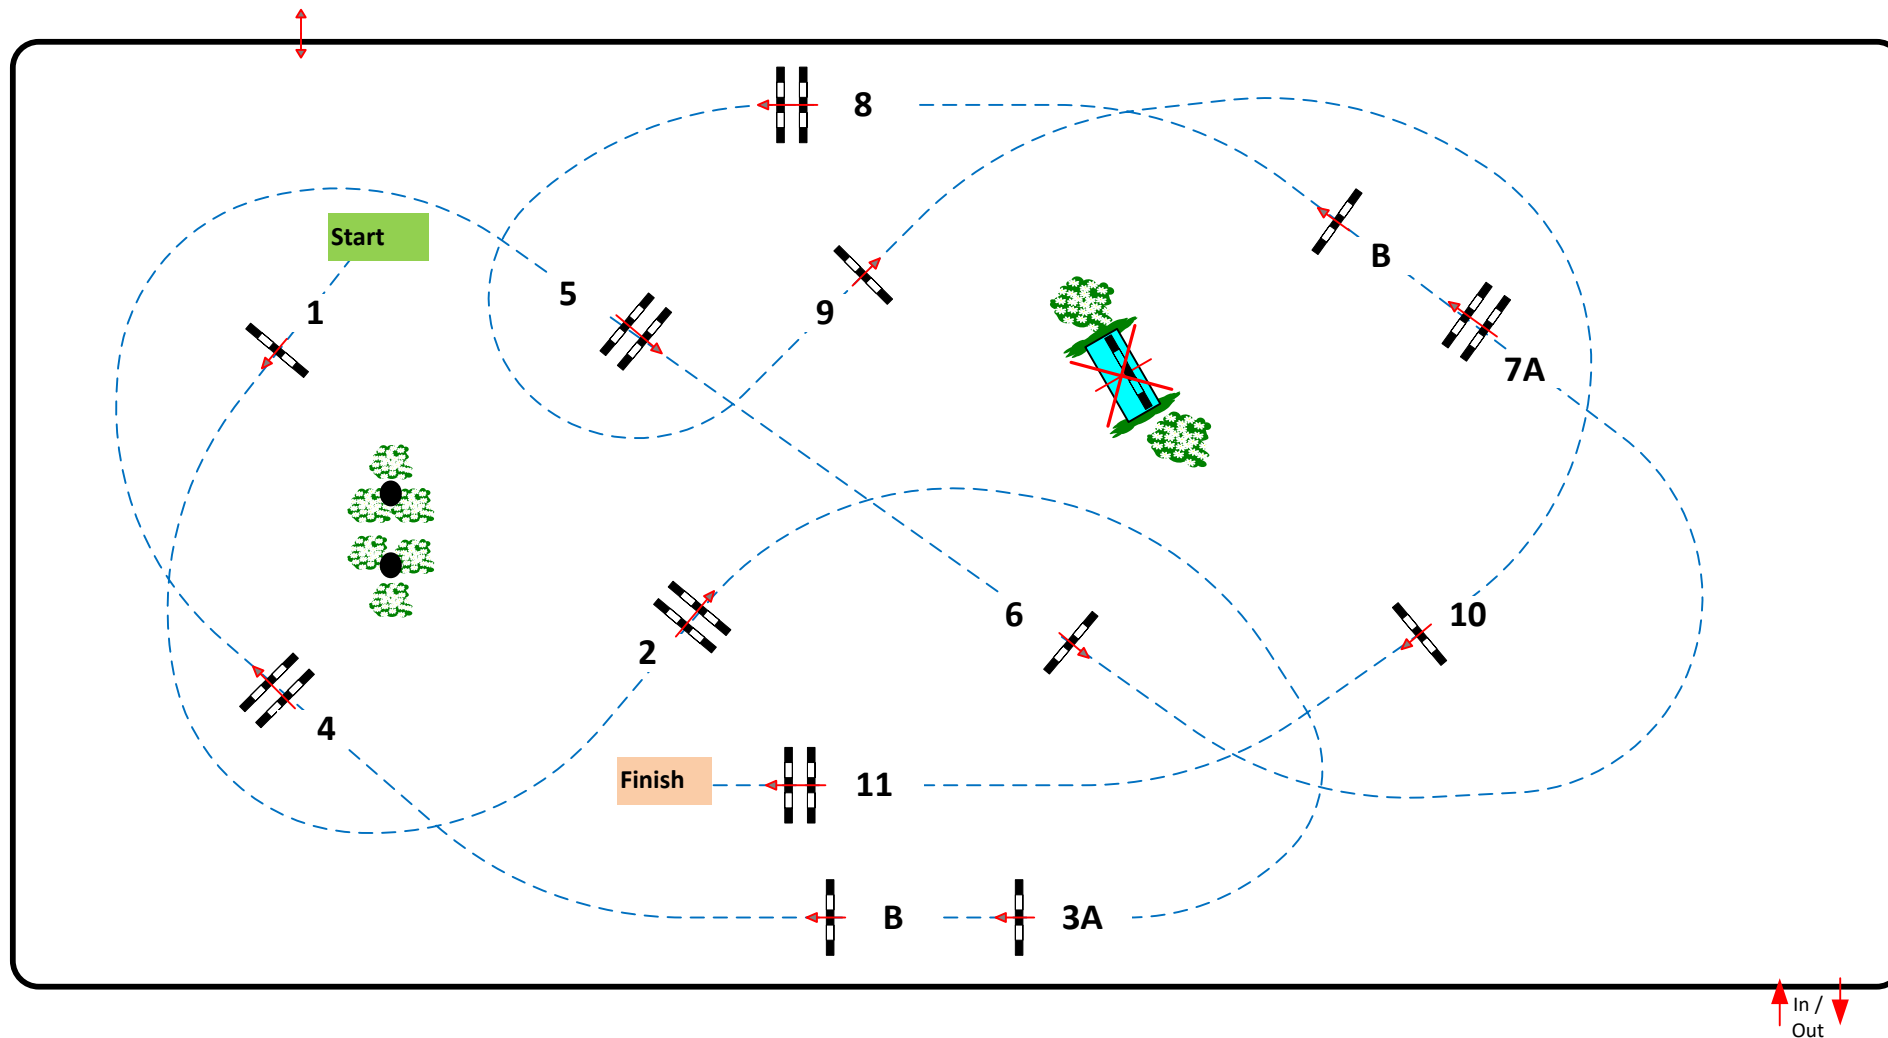

CSI*/**** Ommen 2019

S5

CSI* Big tour 1,35

Competition against the clock

donderdag 1 augustus 2019

Table: A
National RG:
FEI RG / Art. 238.2.1
Height: 1,35 m

Speed: 350 m/min
Length: 470 m
Time allowed: 81 sec
Time limit: 162 sec

Obstacles: 11
Efforts: 13

Course Designer
Henk Linders

Assitants
Martin Jansman
Sjack Meulemans
Willem Schepers

JURY