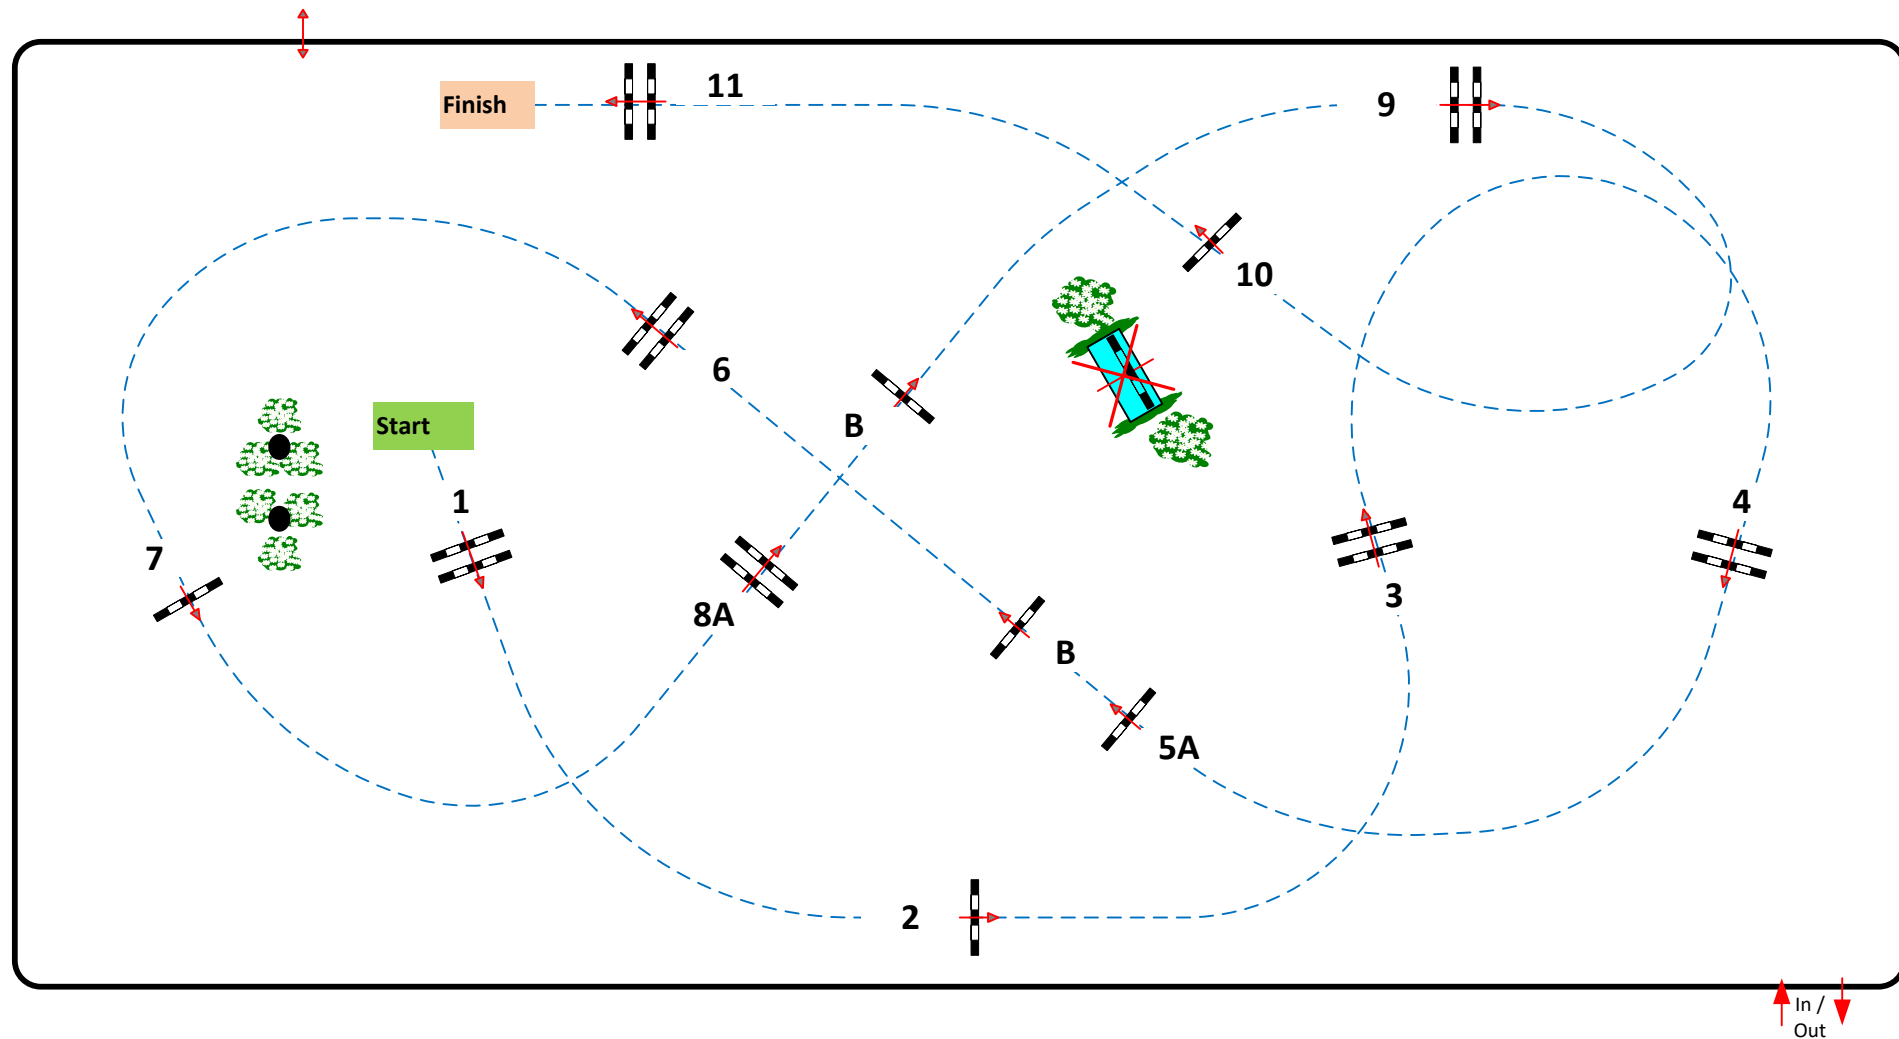

# CSI\*/\*\*\*\* Ommen 2019

S6

CSI\* Small tour 1,20

Competition against the clock

vrijdag 2 augustus 2019

Table: A  
National RG:  
FEI RG / Art. 238.2.1  
Height: 1,20 m

Speed: 350 m/min  
Length: 440 m  
Time allowed: 76 sec  
Time limit: 152 sec

Obstacles: 11  
Efforts: 13

Course Designer  
Henk Linders

Assitants  
Martin Jansman  
Sjack Meulemans  
Willem Schepers

JURY