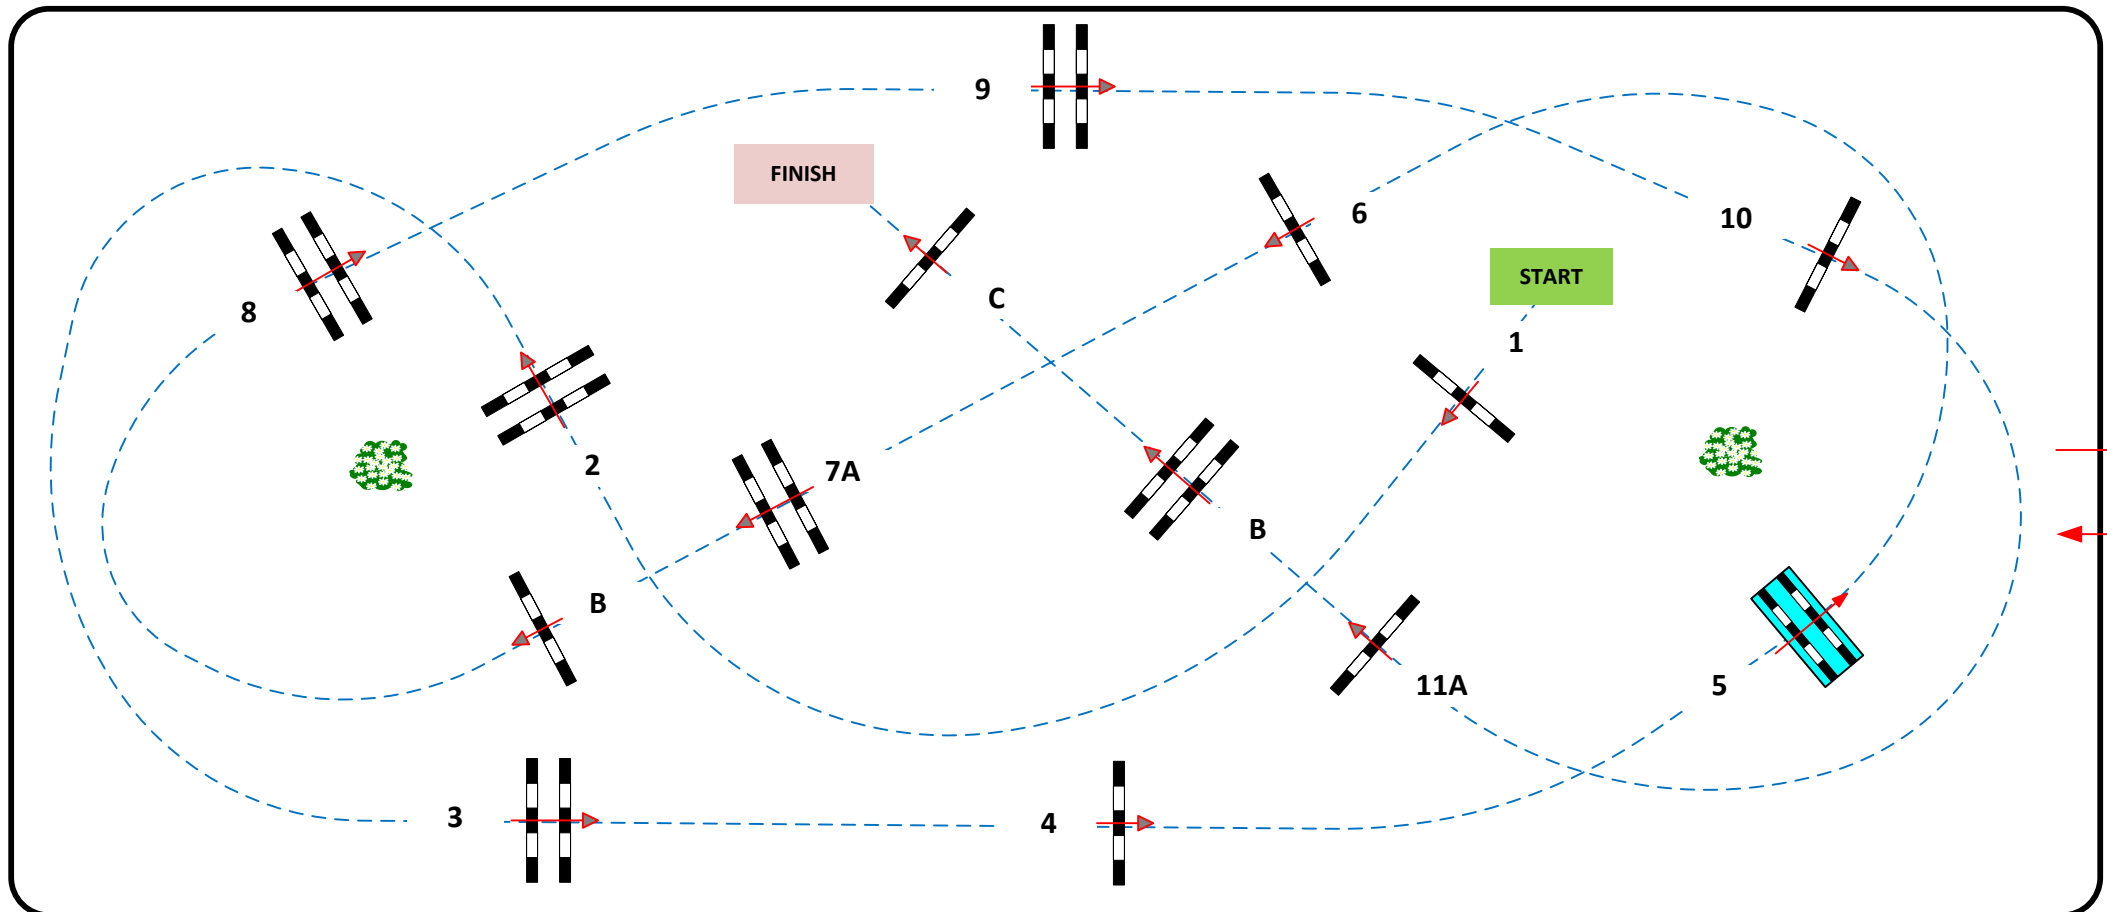

CSI Young Horses 6/7 yrs

Competition with jump-off

zaterdag 19 oktober 2019

Table: A

Speed: 350 m/min

Obstacles: 11

Jump off: **9 - 10 - 11AB - 4 - 5 - 7A**

Length: 370 m

Efforts: 14

Length: 240 m

FEI RG / Art. 238.2.2

Time allowed: 64 sec

Time allowed: 42 sec

Height: 1,30 / 1,35 m

Time limit: 128 sec

Time limit: 84 sec

Class
14

33x76

Course design: Henk Linders Assistant: Martin Jansman, Sjack Meulemans, Willem Schepers

JURY