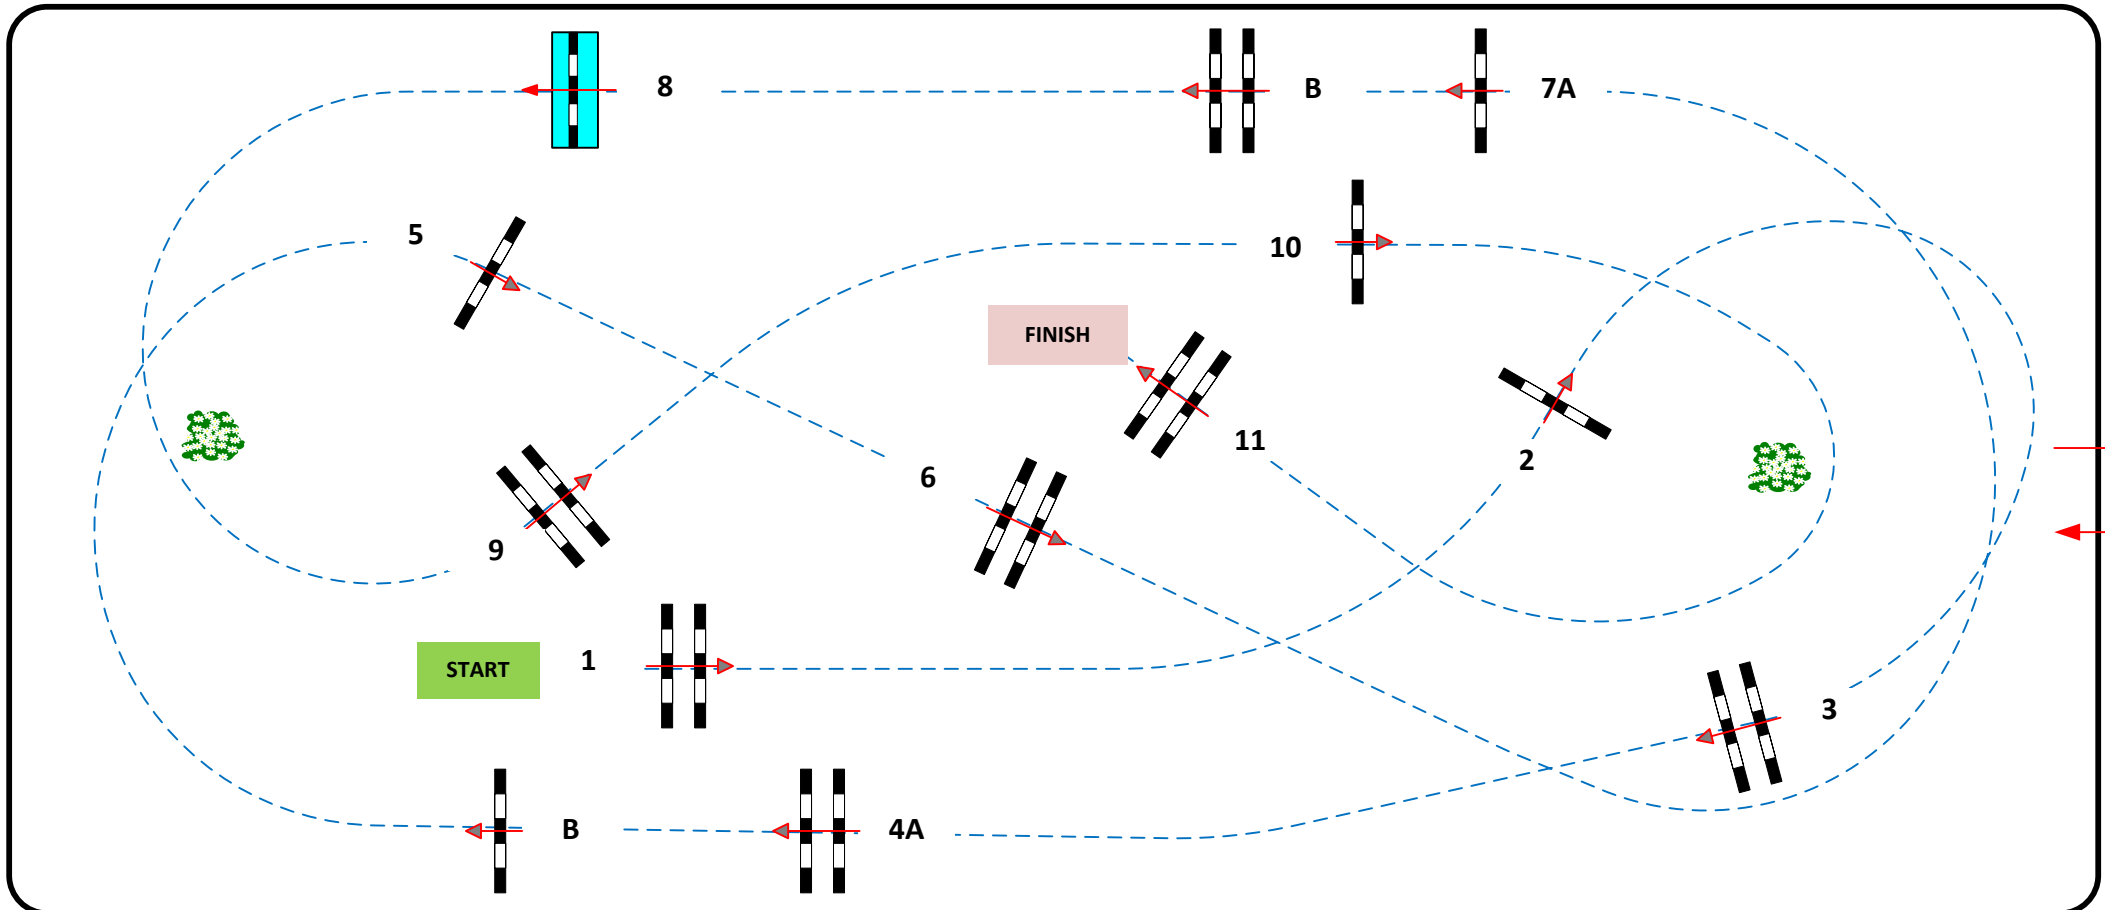

CSI Young Horses 6/7yrs

Competition against the clock

donderdag 17 oktober 2019

Table: A

Speed: 350 m/min

Obstacles: 11

Length: 420 m

Efforts: 13

FEI RG / Art. 238.2.1

Time allowed: 72 sec

Height: 1,30 / 1,35 m

Time limit: 144 sec

Class  
**S3**

33x76

Course design: Henk Linders Assistant: Martin Jansman, Sjack Meulemans, Willem Schepers

JURY